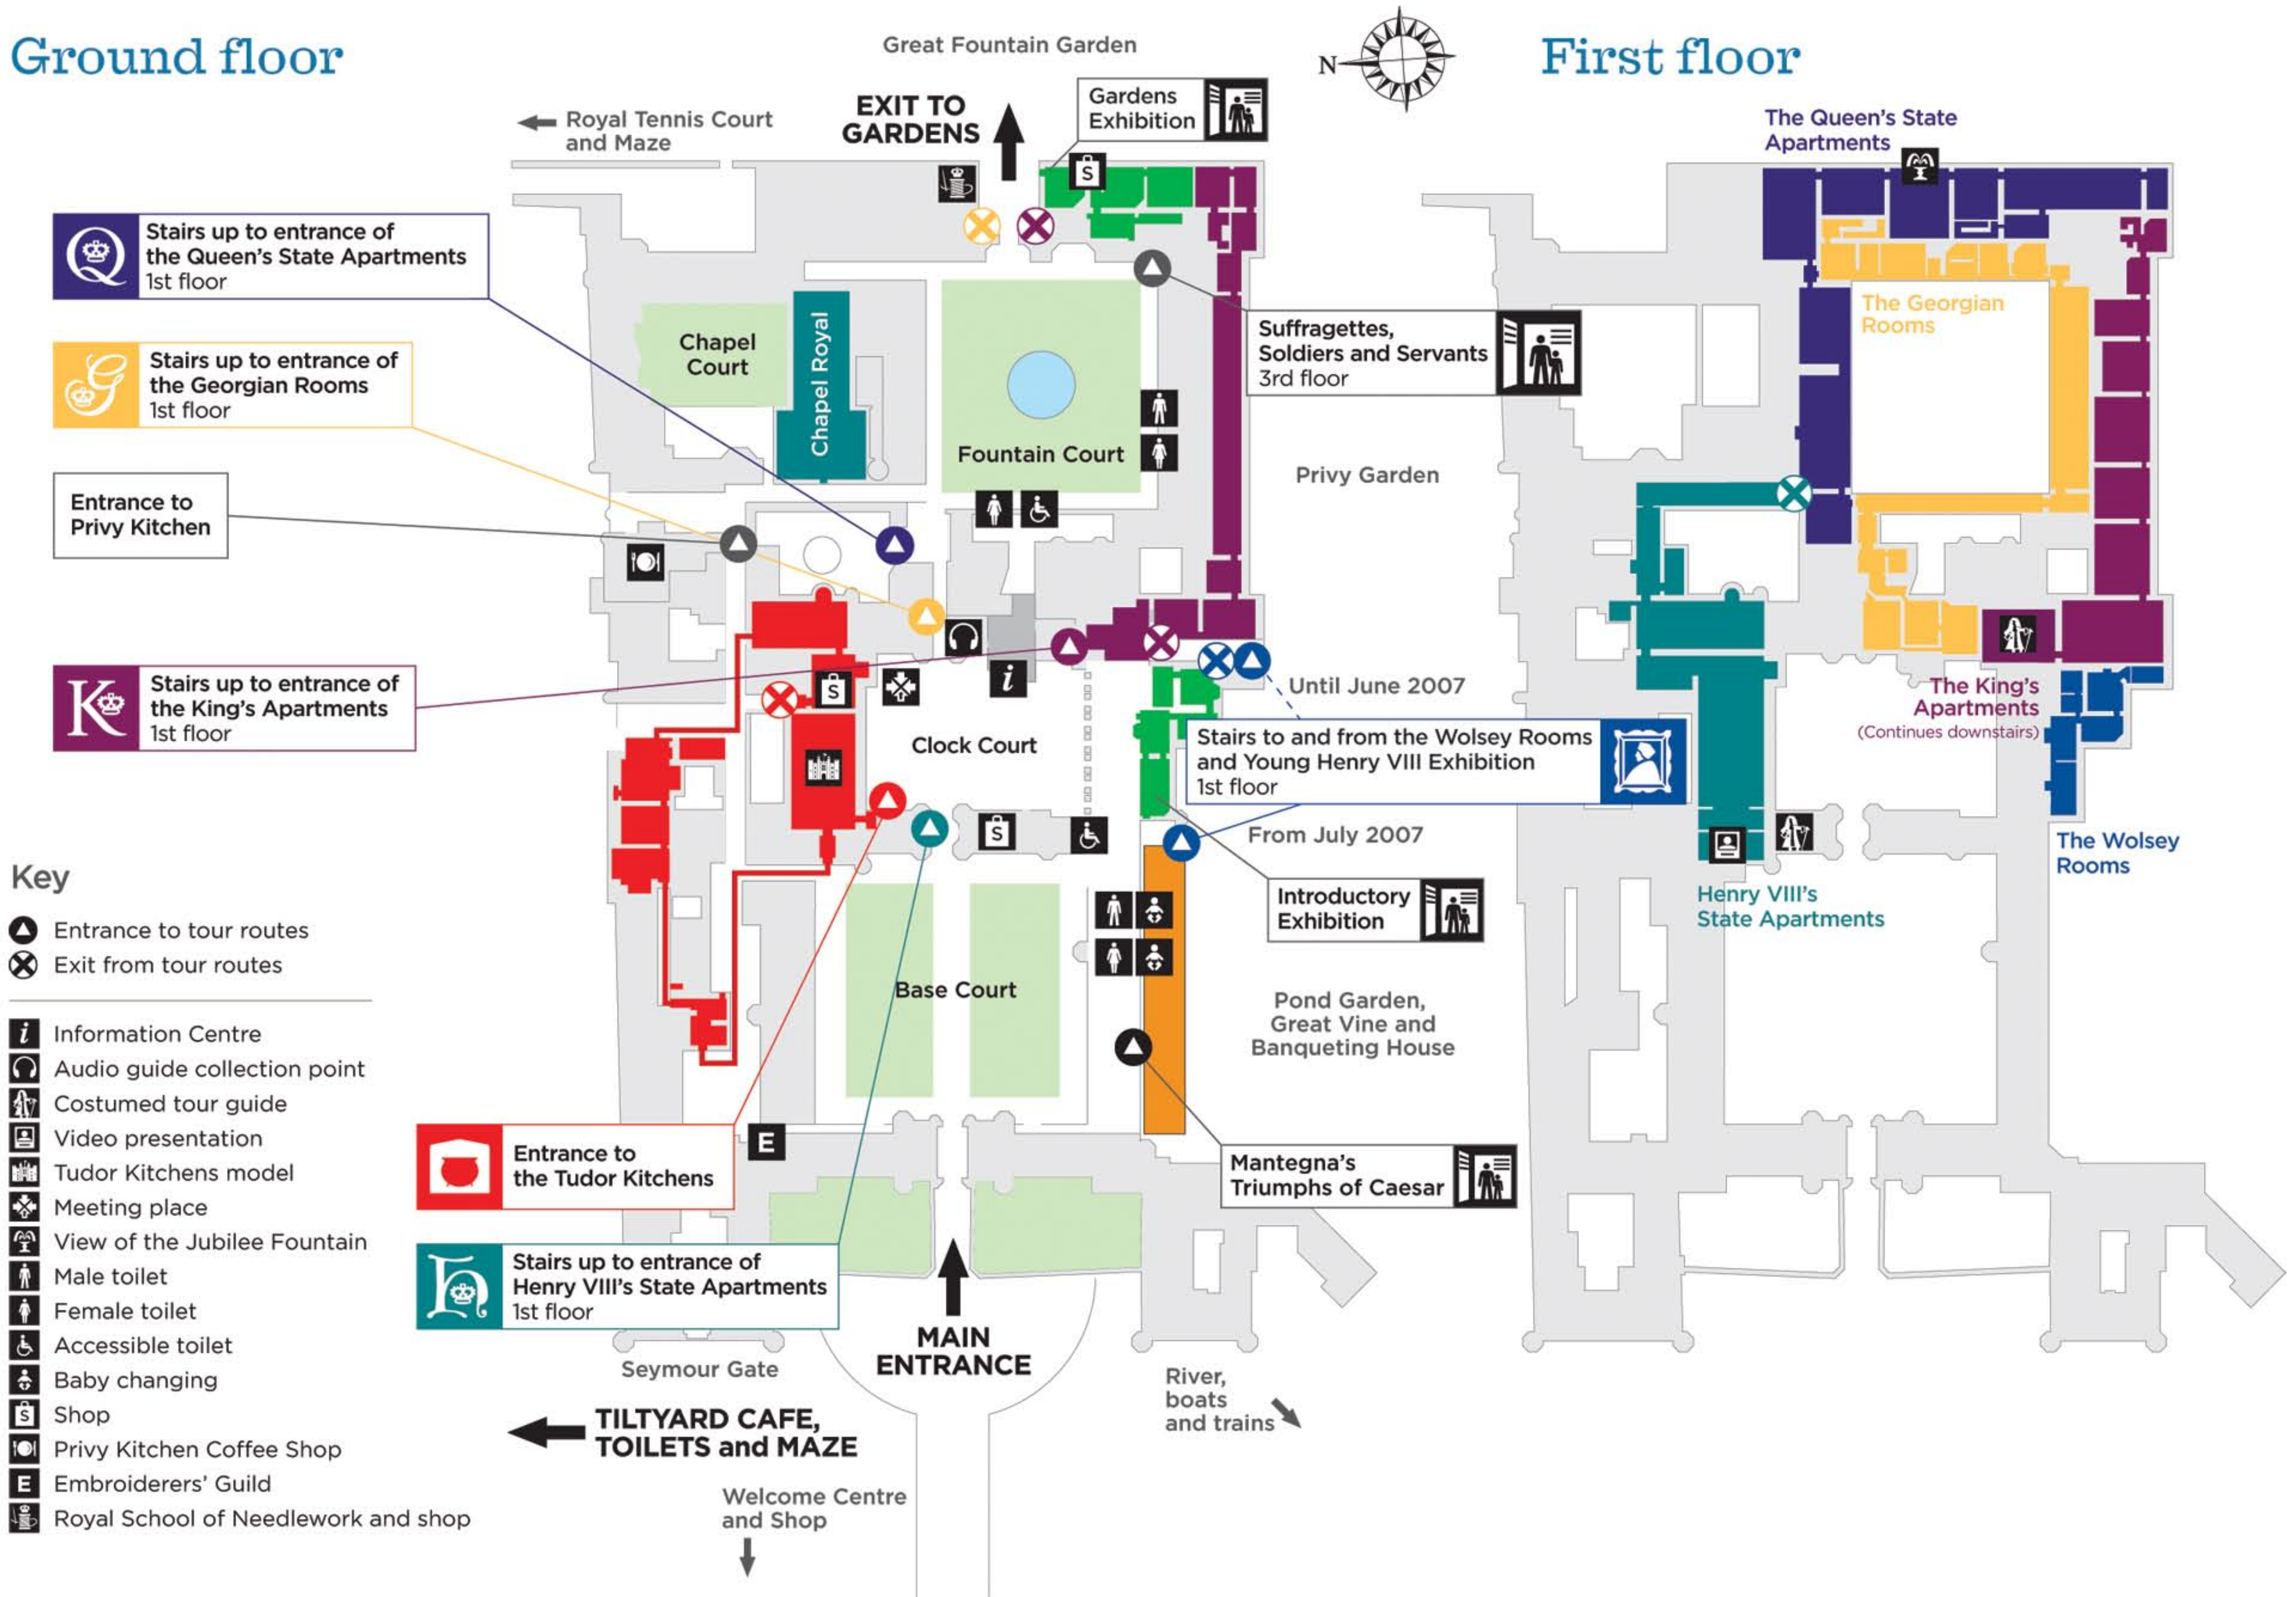

Ground floor

First floor

Key

- Entrance to tour routes
- Exit from tour routes
-
- Information Centre
- Audio guide collection point
- Costumed tour guide
- Video presentation
- Tudor Kitchens model
- Meeting place
- View of the Jubilee Fountain
- Male toilet
- Female toilet
- Accessible toilet
- Baby changing
- Shop
- Privy Kitchen Coffee Shop
- Embroiderers' Guild
- Royal School of Needlework and shop